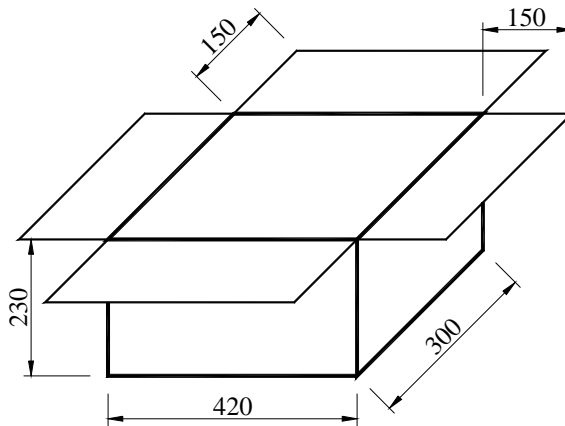

I PACKAGE(reference to EIA-481)
Tape Dimensions(unit : mm)

A	B	C	D	E	F	L1	W	t
1.50±0.2	4.0±0.2	4.0±0.1	3.5±0.2	8.0±0.2	1.15	2.75±0.1	2.25±0.1	0.25

Reel Dimensions(unit: mm)

G	H	I	J	K	L	M
2.5	13.5	21.6	60.0	178	9.5	1.6

*3000pcs/Reel

Carton Dimension (unit : mm)

1 reel = 1 Inner box

20 Inner boxes = 1 Carton

60kpcs = 1 Carton