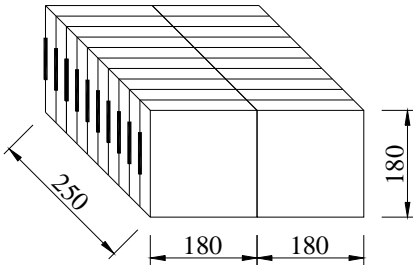

I PACKAGE(reference to EIA-481)
Tape Dimensions(unit : mm)

A	B	C	D	E	F	L1	W	t
1.50±0.2	4.0±0.2	4.0±0.1	3.5±0.2	8.0±0.2	1.15	2.75±0.1	2.25±0.1	0.25

Reel Dimensions(unit: mm)

G	H	I	J	K	L	M
2.5	13.5	21.6	60.0	178	9.5	1.6

*3000pcs/Reel

Carton Dimension (unit : mm)

1 reel = 1 Inner box

20 Inner boxes = 1 Carton

60kpcs = 1 Carton