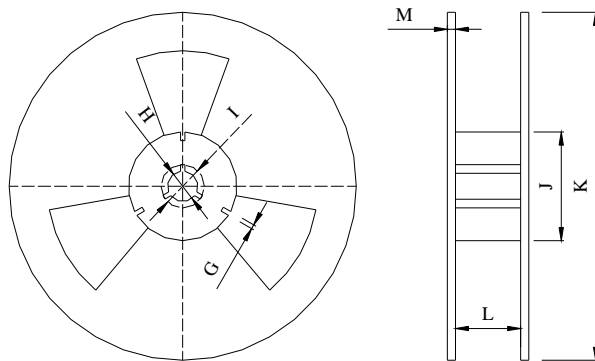

I PACKAGE(reference to EIA-481)
Tape Dimensions(unit : mm)

A	B	C	D	E	F	L1	W	t
1.50±0.2	4.0±0.2	4.0±0.1	3.5±0.2	8.0±0.2	1.15	2.75±0.1	2.25±0.1	0.25

Reel Dimensions(unit: mm)

G	H	I	J	K	L	M
2.5	13.5	21.6	60.0	178	9.5	1.6

*3000pcs/Reel

Carton Dimension (unit : mm)

1 reel = 1 Inner box

20 Inner boxes = 1 Carton

60kpcs = 1 Carton