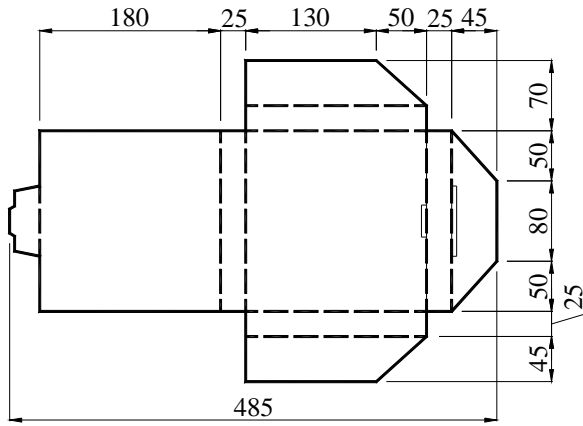

I PACKAGE(reference to EIA-481)
Tape Dimensions(unit : mm)

A	B	C	D	E	F	L1	W	t
1.50±0.2	4.0±0.2	4.0±0.1	3.5±0.2	8.0±0.2	1.15	2.75±0.1	2.25±0.1	0.25

Reel Dimensions(unit: mm)

G	H	I	J	K	L	M
2.5	13.5	21.6	60.0	178	9.5	1.6

*3000pcs/Reel

Carton Dimension (unit : mm)

1 reel = 1 Inner box

20 Inner boxes = 1 Carton

60kpcs = 1 Carton