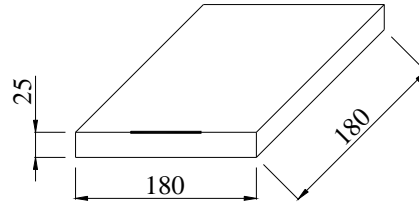

I PACKAGE(reference to EIA-481)
Tape Dimensions(unit : mm)

A	B	C	D	E	F	L1	W	t
1.50±0.2	4.0±0.2	4.0±0.1	3.5±0.2	8.0±0.2	1.15	2.75±0.1	2.25±0.1	0.25

Reel Dimensions(unit: mm)

G	H	I	J	K	L	M
2.5	13.5	21.6	60.0	178	9.5	1.6

*3000pcs/Reel

Carton Dimension (unit : mm)

1 reel = 1 Inner box

20 Inner boxes = 1 Carton

60kpcs = 1 Carton