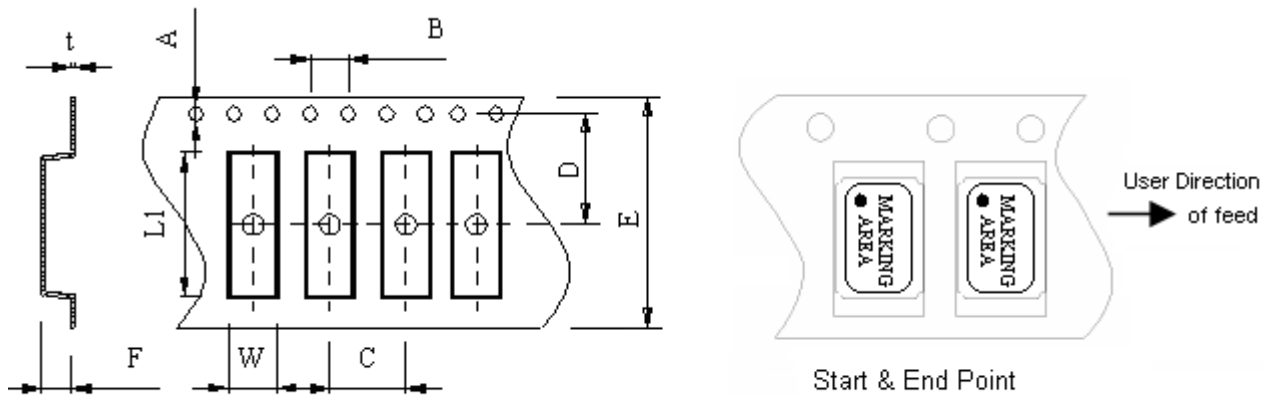

I PACKAGE(reference to EIA-481)
Tape Dimensions(unit : mm)

A	B	C	D	E	F	L1	W	t
1.50±0.2	4.0±0.2	4.0±0.1	3.5±0.2	8.0±0.2	1.15	2.75±0.1	2.25±0.1	0.25

Reel Dimensions(unit: mm)

G	H	I	J	K	L	M
2.5	13.5	21.6	60.0	178	9.5	1.6

*3000pcs/Reel

Carton Dimension (unit : mm)

1 reel = 1 Inner box

20 Inner boxes = 1 Carton

60kpcs = 1 Carton