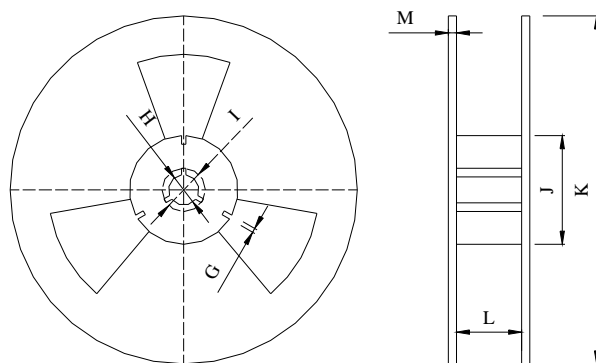

I PACKAGE(reference to EIA-481)

Tape Dimensions(unit : mm)

A	B	C	D	E	F	L1	W	t
1.50±0.2	4.0±0.2	4.0±0.1	1.75±0.2	8.0±0.2	0.90	2.25±0.1	1.85±0.1	0.25

Reel Dimensions(unit: mm)

G	H	I	J	K	L	M
2.5	13.5	21.6	60.0	178	9.5	1.6

*3000pcs/Reel

Carton Dimension (unit : mm)

1 reel = 1 Inner box

20 Inner boxes = 1 Carton

60kpcs = 1 Carton