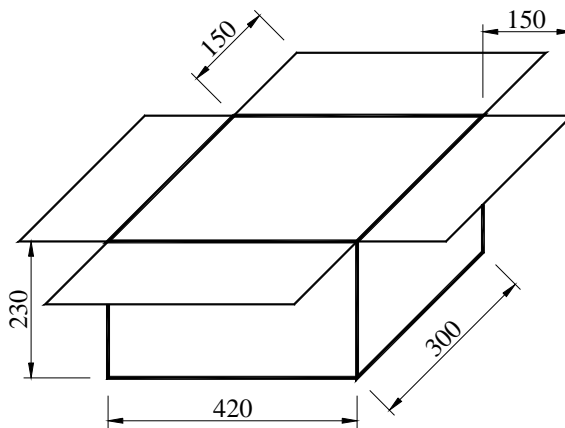

I PACKAGE(reference to EIA-481)

Tape Dimensions(unit : mm)

A	B	C	D	E	F	L1	W	t
1.50±0.2	4.0±0.2	4.0±0.1	1.75±0.2	8.0±0.2	0.90	2.25±0.1	1.85±0.1	0.25

Reel Dimensions(unit: mm)

G	H	I	J	K	L	M
2.5	13.5	21.6	60.0	178	9.5	1.6

*3000pcs/Reel

Carton Dimension (unit : mm)

1 reel = 1 Inner box

20 Inner boxes = 1 Carton

60kpcs = 1 Carton