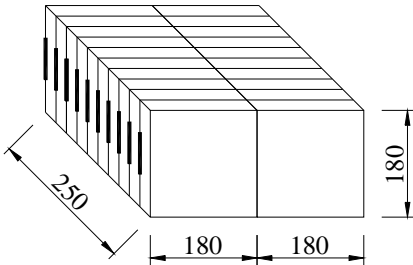

I PACKAGE(reference to EIA-481)

Tape Dimensions(unit : mm)

A	B	C	D	E	F	L1	W	t
1.50±0.2	4.0±0.2	4.0±0.1	1.75±0.2	8.0±0.2	0.90	2.25±0.1	1.85±0.1	0.25

Reel Dimensions(unit: mm)

G	H	I	J	K	L	M
2.5	13.5	21.6	60.0	178	9.5	1.6

*3000pcs/Reel

Carton Dimension (unit : mm)

1 reel = 1 Inner box

20 Inner boxes = 1 Carton

60kpcs = 1 Carton