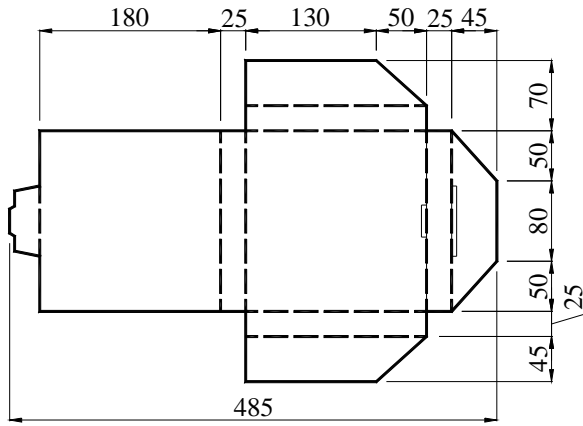

I PACKAGE(reference to EIA-481)

Tape Dimensions(unit : mm)

A	B	C	D	E	F	L1	W	t
1.50±0.2	4.0±0.2	4.0±0.1	1.75±0.2	8.0±0.2	0.90	2.25±0.1	1.85±0.1	0.25

Reel Dimensions(unit: mm)

G	H	I	J	K	L	M
2.5	13.5	21.6	60.0	178	9.5	1.6

*3000pcs/Reel

Carton Dimension (unit : mm)

1 reel = 1 Inner box

20 Inner boxes = 1 Carton

60kpcs = 1 Carton