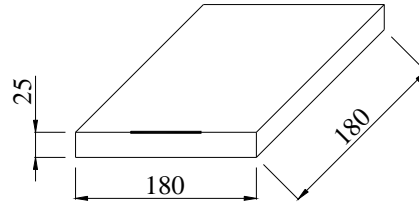

I PACKAGE(reference to EIA-481)

Tape Dimensions(unit : mm)

A	B	C	D	E	F	L1	W	t
1.50±0.2	4.0±0.2	4.0±0.1	1.75±0.2	8.0±0.2	0.90	2.25±0.1	1.85±0.1	0.25

Reel Dimensions(unit: mm)

G	H	I	J	K	L	M
2.5	13.5	21.6	60.0	178	9.5	1.6

*3000pcs/Reel

Carton Dimension (unit : mm)

1 reel = 1 Inner box

20 Inner boxes = 1 Carton

60kpcs = 1 Carton