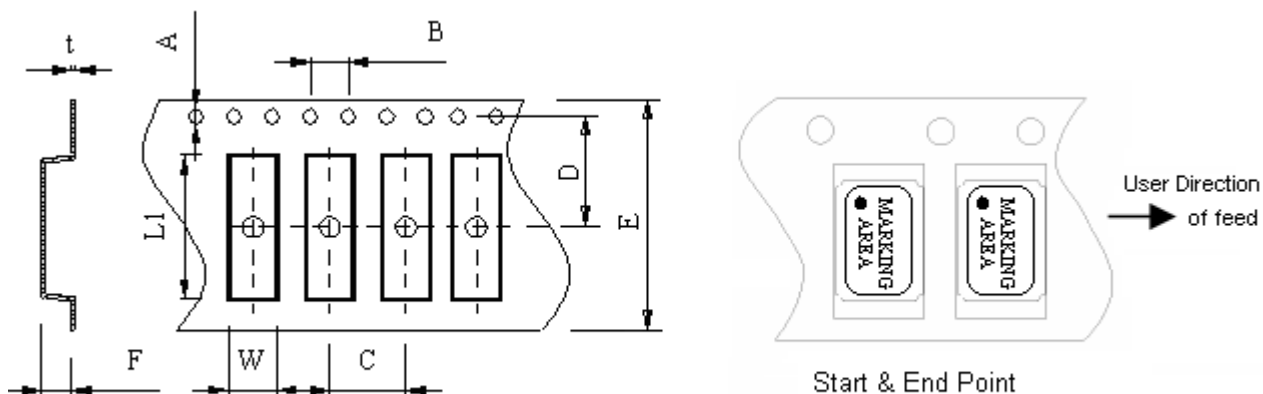

I PACKAGE(reference to EIA-481)

Tape Dimensions(unit : mm)

A	B	C	D	E	F	L1	W	t
1.50±0.2	4.0±0.2	4.0±0.1	1.75±0.2	8.0±0.2	0.90	2.25±0.1	1.85±0.1	0.25

Reel Dimensions(unit: mm)

G	H	I	J	K	L	M
2.5	13.5	21.6	60.0	178	9.5	1.6

*3000pcs/Reel

Carton Dimension (unit : mm)

1 reel = 1 Inner box

20 Inner boxes = 1 Carton

60kpcs = 1 Carton