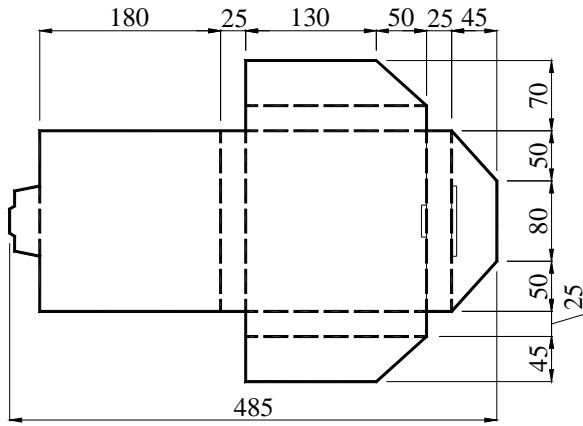

**I PACKAGE(reference to EIA-481)**
*Tape Dimensions(unit : mm)*

A	B	C	D	E	F	L1	W	t
1.50±0.2	4.0±0.2	8.0±0.1	5.5±0.2	12.0±0.2	1.5	5.3±0.1	3.5±0.1	0.3

*Reel Dimensions(unit: mm)*

G	H	I	J	K	L	M
2.5	13.5	21.6	60.0	178	13.5	1.6

\*1000pcs/Reel

Carton Dimension (unit : mm)

1 reel = 1 Inner box

20 Inner boxes = 1 Carton

20kpcs = 1 Carton