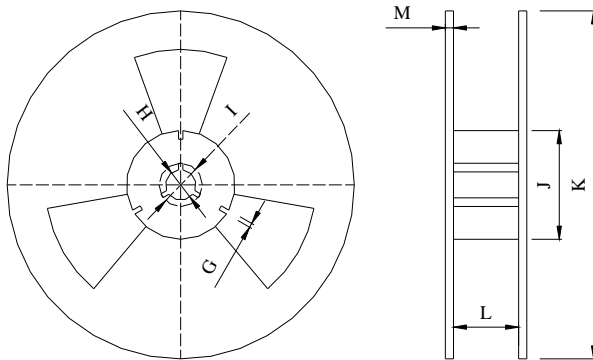

**I PACKAGE(reference to EIA-481)**
*Tape Dimensions(unit : mm)*

A	B	C	D	E	F	L1	W	t
1.50±0.2	4.0±0.2	8.0±0.1	5.5±0.2	12.0±0.2	1.5	5.3±0.1	3.5±0.1	0.3

*Reel Dimensions(unit: mm)*

G	H	I	J	K	L	M
2.5	13.5	21.6	60.0	178	13.5	1.6

\*1000pcs/Reel

Carton Dimension (unit : mm)

1 reel = 1 Inner box

20 Inner boxes = 1 Carton

20kpcs = 1 Carton