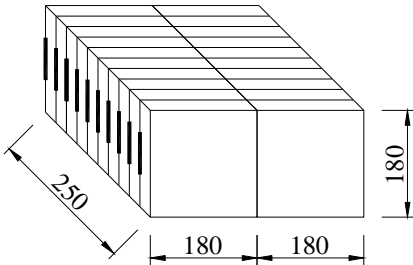

**I PACKAGE(reference to EIA-481)**
*Tape Dimensions(unit : mm)*

A	B	C	D	E	F	L1	W	t
1.50±0.2	4.0±0.2	8.0±0.1	5.5±0.2	12.0±0.2	1.5	5.3±0.1	3.5±0.1	0.3

*Reel Dimensions(unit: mm)*

G	H	I	J	K	L	M
2.5	13.5	21.6	60.0	178	13.5	1.6

\*1000pcs/Reel

Carton Dimension (unit : mm)

1 reel = 1 Inner box

20 Inner boxes = 1 Carton

20kpcs = 1 Carton