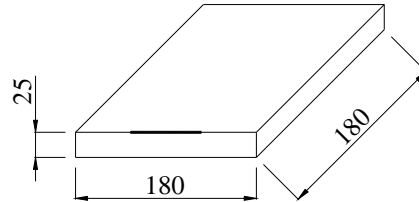

**I PACKAGE(reference to EIA-481)**
*Tape Dimensions(unit : mm)*

A	B	C	D	E	F	L1	W	t
1.50±0.2	4.0±0.2	8.0±0.1	5.5±0.2	12.0±0.2	1.5	5.3±0.1	3.5±0.1	0.3

*Reel Dimensions(unit: mm)*

G	H	I	J	K	L	M
2.5	13.5	21.6	60.0	178	13.5	1.6

\*1000pcs/Reel

Carton Dimension (unit : mm)

1 reel = 1 Inner box

20 Inner boxes = 1 Carton

20kpcs = 1 Carton