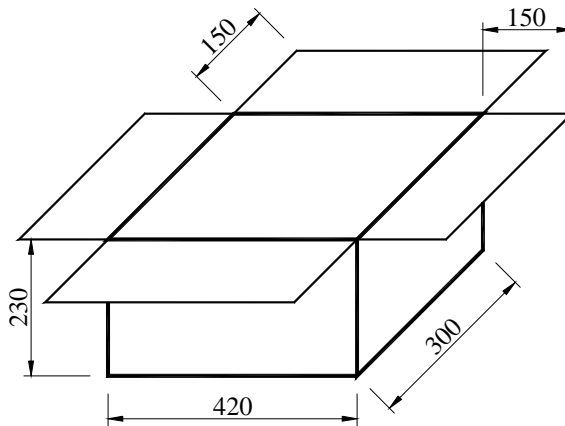

**I PACKAGE(reference to EIA-481)**
*Tape Dimensions(unit : mm)*

A	B	C	D	E	F	L1	W	t
1.50±0.2	4.0±0.2	8.0±0.1	5.5±0.2	12.0±0.2	1.5	5.3±0.1	3.5±0.1	0.3

*Reel Dimensions(unit: mm)*

G	H	I	J	K	L	M
2.5	13.5	21.6	60.0	178	13.5	1.6

\*1000pcs/Reel

Carton Dimension (unit : mm)

1 reel = 1 Inner box

20 Inner boxes = 1 Carton

20kpcs = 1 Carton