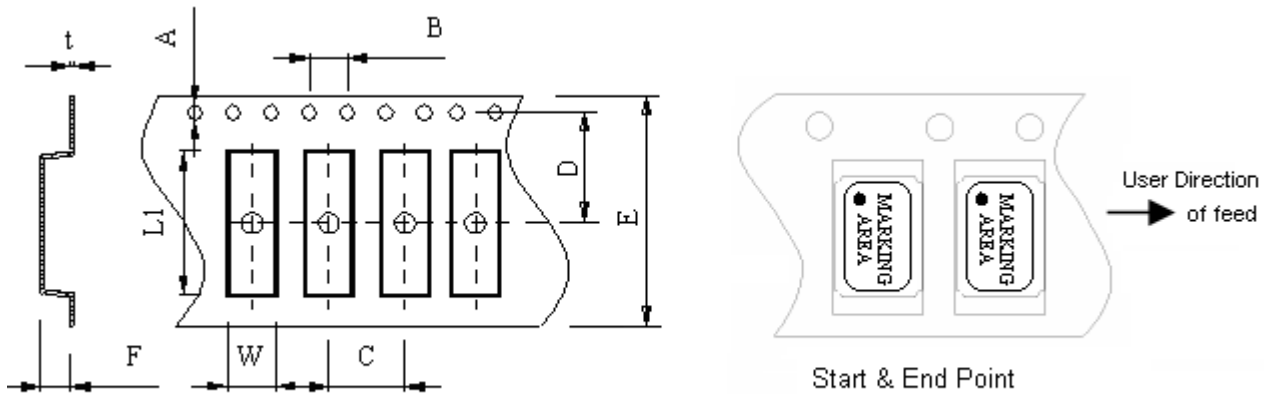

**I PACKAGE(reference to EIA-481)**
*Tape Dimensions(unit : mm)*

A	B	C	D	E	F	L1	W	t
1.50±0.2	4.0±0.2	8.0±0.1	5.5±0.2	12.0±0.2	1.5	5.3±0.1	3.5±0.1	0.3

*Reel Dimensions(unit: mm)*

G	H	I	J	K	L	M
2.5	13.5	21.6	60.0	178	13.5	1.6

\*1000pcs/Reel

Carton Dimension (unit : mm)

1 reel = 1 Inner box

20 Inner boxes = 1 Carton

20kpcs = 1 Carton