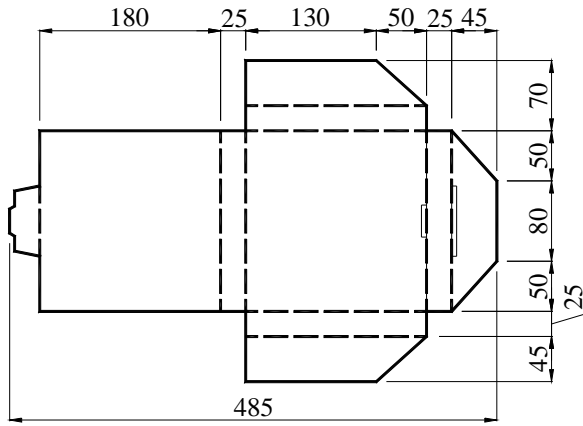

I PACKAGE(reference to EIA-481)

Tape Dimensions(unit : mm)

A	B	C	D	E	F	L1	W	t
1.50	4.0	4.0	3.5	8.0	1.0	3.4	2.7	0.3

Reel Dimensions(unit: mm)

G	H	I	J	K	L	M
2.5	13.5	21.6	60.0	178	9.5	1.6

*3000pcs/Reel

Carton Dimension (unit : mm)

1 reel = 1 Inner box

20 Inner boxes = 1 Carton

60kpcs = 1 Carton