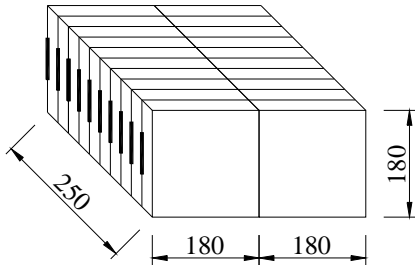

I PACKAGE(reference to EIA-481)

Tape Dimensions(unit : mm)

A	B	C	D	E	F	L1	W	t
1.50	4.0	4.0	3.5	8.0	1.0	3.4	2.7	0.3

Reel Dimensions(unit: mm)

G	H	I	J	K	L	M
2.5	13.5	21.6	60.0	178	9.5	1.6

*3000pcs/Reel

Carton Dimension (unit : mm)

1 reel = 1 Inner box

20 Inner boxes = 1 Carton

60kpcs = 1 Carton