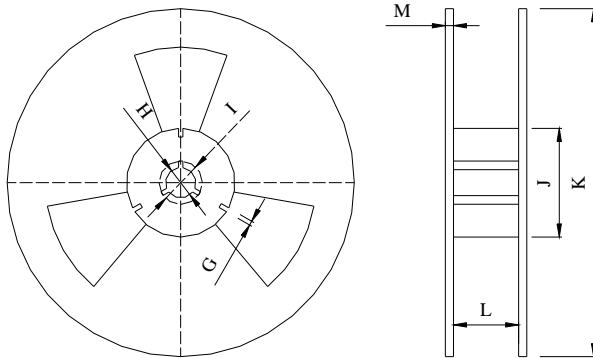

I PACKAGE(reference to EIA-481)

Tape Dimensions(unit : mm)

A	B	C	D	E	F	L1	W	t
1.50	4.0	4.0	3.5	8.0	1.0	3.4	2.7	0.3

Reel Dimensions(unit: mm)

G	H	I	J	K	L	M
2.5	13.5	21.6	60.0	178	9.5	1.6

*3000pcs/Reel

Carton Dimension (unit : mm)

1 reel = 1 Inner box

20 Inner boxes = 1 Carton

60kpcs = 1 Carton