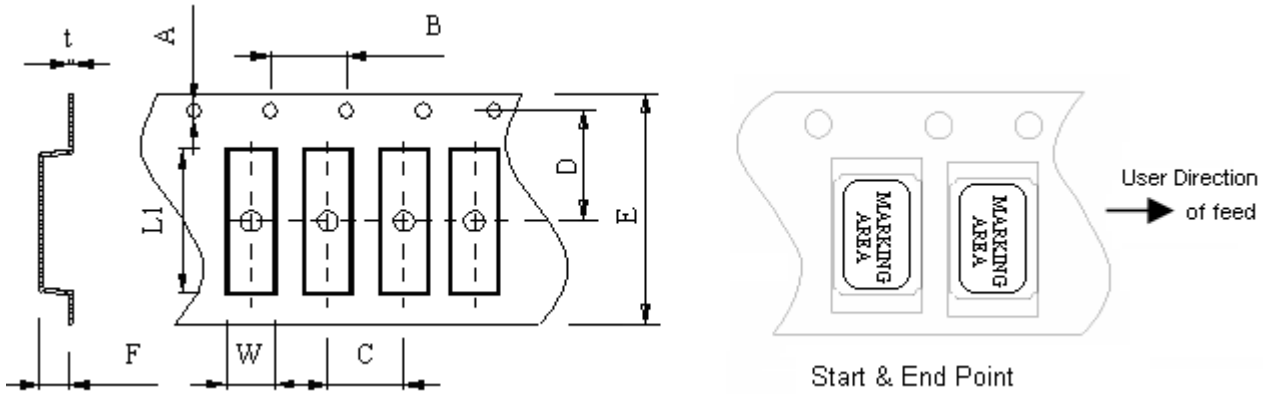

I PACKAGE(reference to EIA-481)

Tape Dimensions(unit : mm)

A	B	C	D	E	F	L1	W	t
1.50	4.0	4.0	3.5	8.0	1.0	3.4	2.7	0.3

Reel Dimensions(unit: mm)

G	H	I	J	K	L	M
2.5	13.5	21.6	60.0	178	9.5	1.6

*3000pcs/Reel

Carton Dimension (unit : mm)

1 reel = 1 Inner box

20 Inner boxes = 1 Carton

60kpcs = 1 Carton