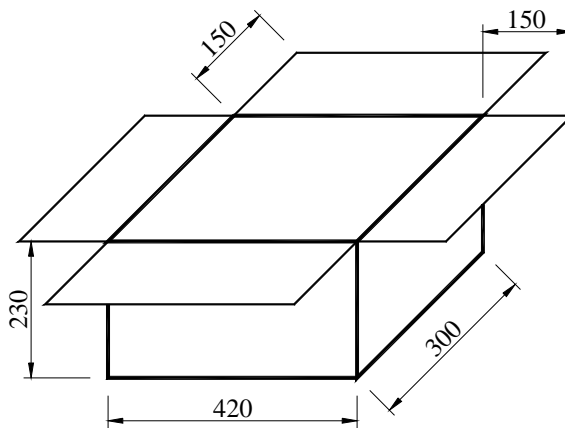

I PACKAGE(reference to EIA-481)

Tape Dimensions(unit : mm)

A	B	C	D	E	F	L1	W	t
1.50	4.0	4.0	3.5	8.0	1.0	3.4	2.7	0.3

Reel Dimensions(unit: mm)

G	H	I	J	K	L	M
2.5	13.5	21.6	60.0	178	9.5	1.6

*3000pcs/Reel

Carton Dimension (unit : mm)

1 reel = 1 Inner box

20 Inner boxes = 1 Carton

60kpcs = 1 Carton