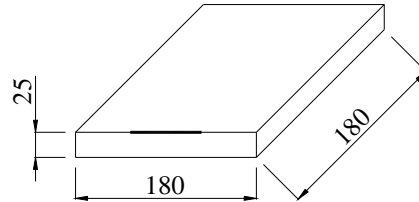

I PACKAGE(reference to EIA-481)

Tape Dimensions(unit : mm)

A	B	C	D	E	F	L1	W	t
1.50	4.0	4.0	3.5	8.0	1.0	3.4	2.7	0.3

Reel Dimensions(unit: mm)

G	H	I	J	K	L	M
2.5	13.5	21.6	60.0	178	9.5	1.6

*3000pcs/Reel

Carton Dimension (unit : mm)

1 reel = 1 Inner box

20 Inner boxes = 1 Carton

60kpcs = 1 Carton