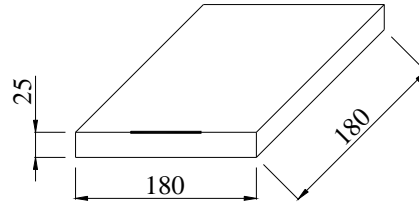

I PACKAGE(reference to EIA-481)

Tape Dimensions(unit : mm)

A	B	C	D	E	F	L1	W	t
1.50	4.0	8.0	5.5	12.0	1.5	5.4	3.6	0.3

Reel Dimensions(unit: mm)

G	H	I	J	K	L	M
2.5	13.5	21.6	60.0	178	13.5	1.6

*1000pcs/Reel

Carton Dimension (unit : mm)

1 reel = 1 Inner box

20 Inner boxes = 1 Carton

20kpcs = 1 Carton