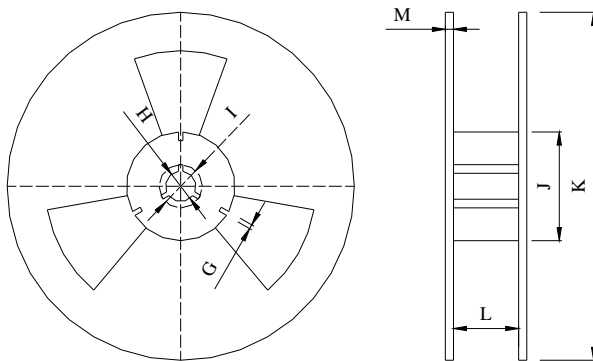

I PACKAGE(reference to EIA-481)

Tape Dimensions(unit : mm)

A	B	C	D	E	F	L1	W	t
1.50	4.0	8.0	5.5	12.0	1.5	5.4	3.6	0.3

Reel Dimensions(unit: mm)

G	H	I	J	K	L	M
2.5	13.5	21.6	60.0	178	13.5	1.6

*1000pcs/Reel

Carton Dimension (unit : mm)

1 reel = 1 Inner box

20 Inner boxes = 1 Carton

20kpcs = 1 Carton