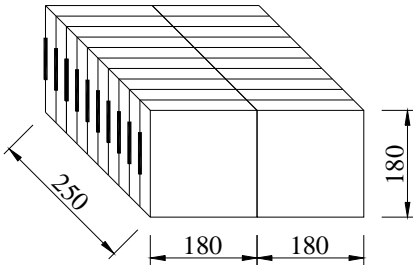

I PACKAGE(reference to EIA-481)

Tape Dimensions(unit : mm)

A	B	C	D	E	F	L1	W	t
1.50	4.0	8.0	5.5	12.0	1.5	5.4	3.6	0.3

Reel Dimensions(unit: mm)

G	H	I	J	K	L	M
2.5	13.5	21.6	60.0	178	13.5	1.6

*1000pcs/Reel

Carton Dimension (unit : mm)

1 reel = 1 Inner box

20 Inner boxes = 1 Carton

20kpcs = 1 Carton