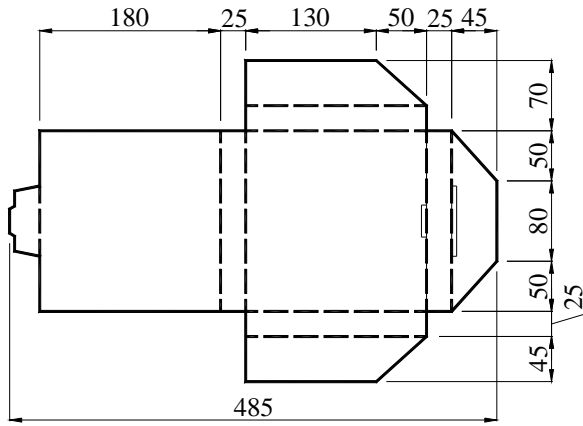

I PACKAGE(reference to EIA-481)

Tape Dimensions(unit : mm)

A	B	C	D	E	F	L1	W	t
1.50	4.0	8.0	5.5	12.0	1.5	5.4	3.6	0.3

Reel Dimensions(unit: mm)

G	H	I	J	K	L	M
2.5	13.5	21.6	60.0	178	13.5	1.6

*1000pcs/Reel

Carton Dimension (unit : mm)

1 reel = 1 Inner box

20 Inner boxes = 1 Carton

20kpcs = 1 Carton