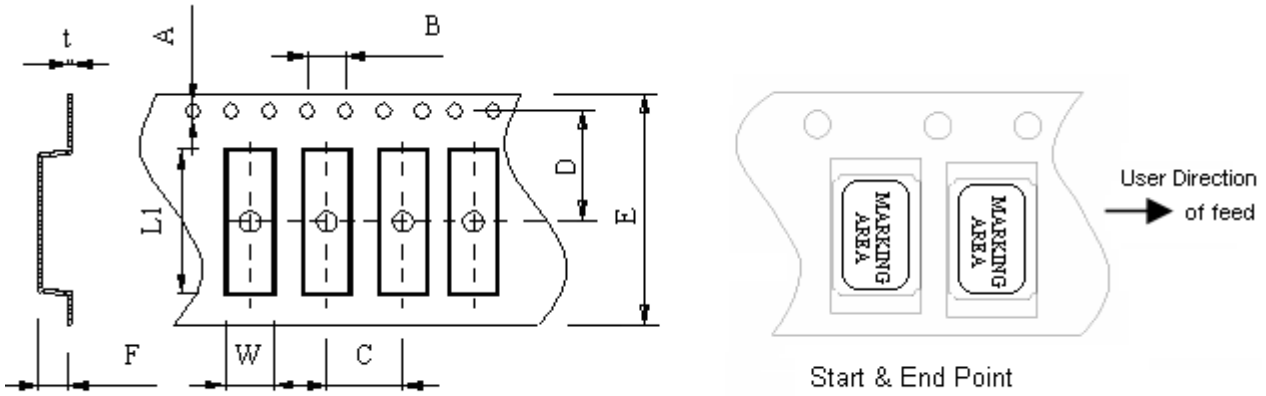

I PACKAGE(reference to EIA-481)

Tape Dimensions(unit : mm)

A	B	C	D	E	F	L1	W	t
1.50	4.0	8.0	5.5	12.0	1.5	5.4	3.6	0.3

Reel Dimensions(unit: mm)

G	H	I	J	K	L	M
2.5	13.5	21.6	60.0	178	13.5	1.6

*1000pcs/Reel

Carton Dimension (unit : mm)

1 reel = 1 Inner box

20 Inner boxes = 1 Carton

20kpcs = 1 Carton