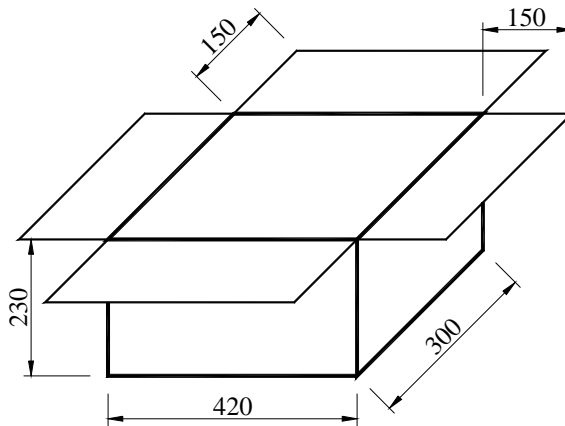

I PACKAGE(reference to EIA-481)

Tape Dimensions(unit : mm)

A	B	C	D	E	F	L1	W	t
1.50	4.0	8.0	5.5	12.0	1.5	5.4	3.6	0.3

Reel Dimensions(unit: mm)

G	H	I	J	K	L	M
2.5	13.5	21.6	60.0	178	13.5	1.6

*1000pcs/Reel

Carton Dimension (unit : mm)

1 reel = 1 Inner box

20 Inner boxes = 1 Carton

20kpcs = 1 Carton